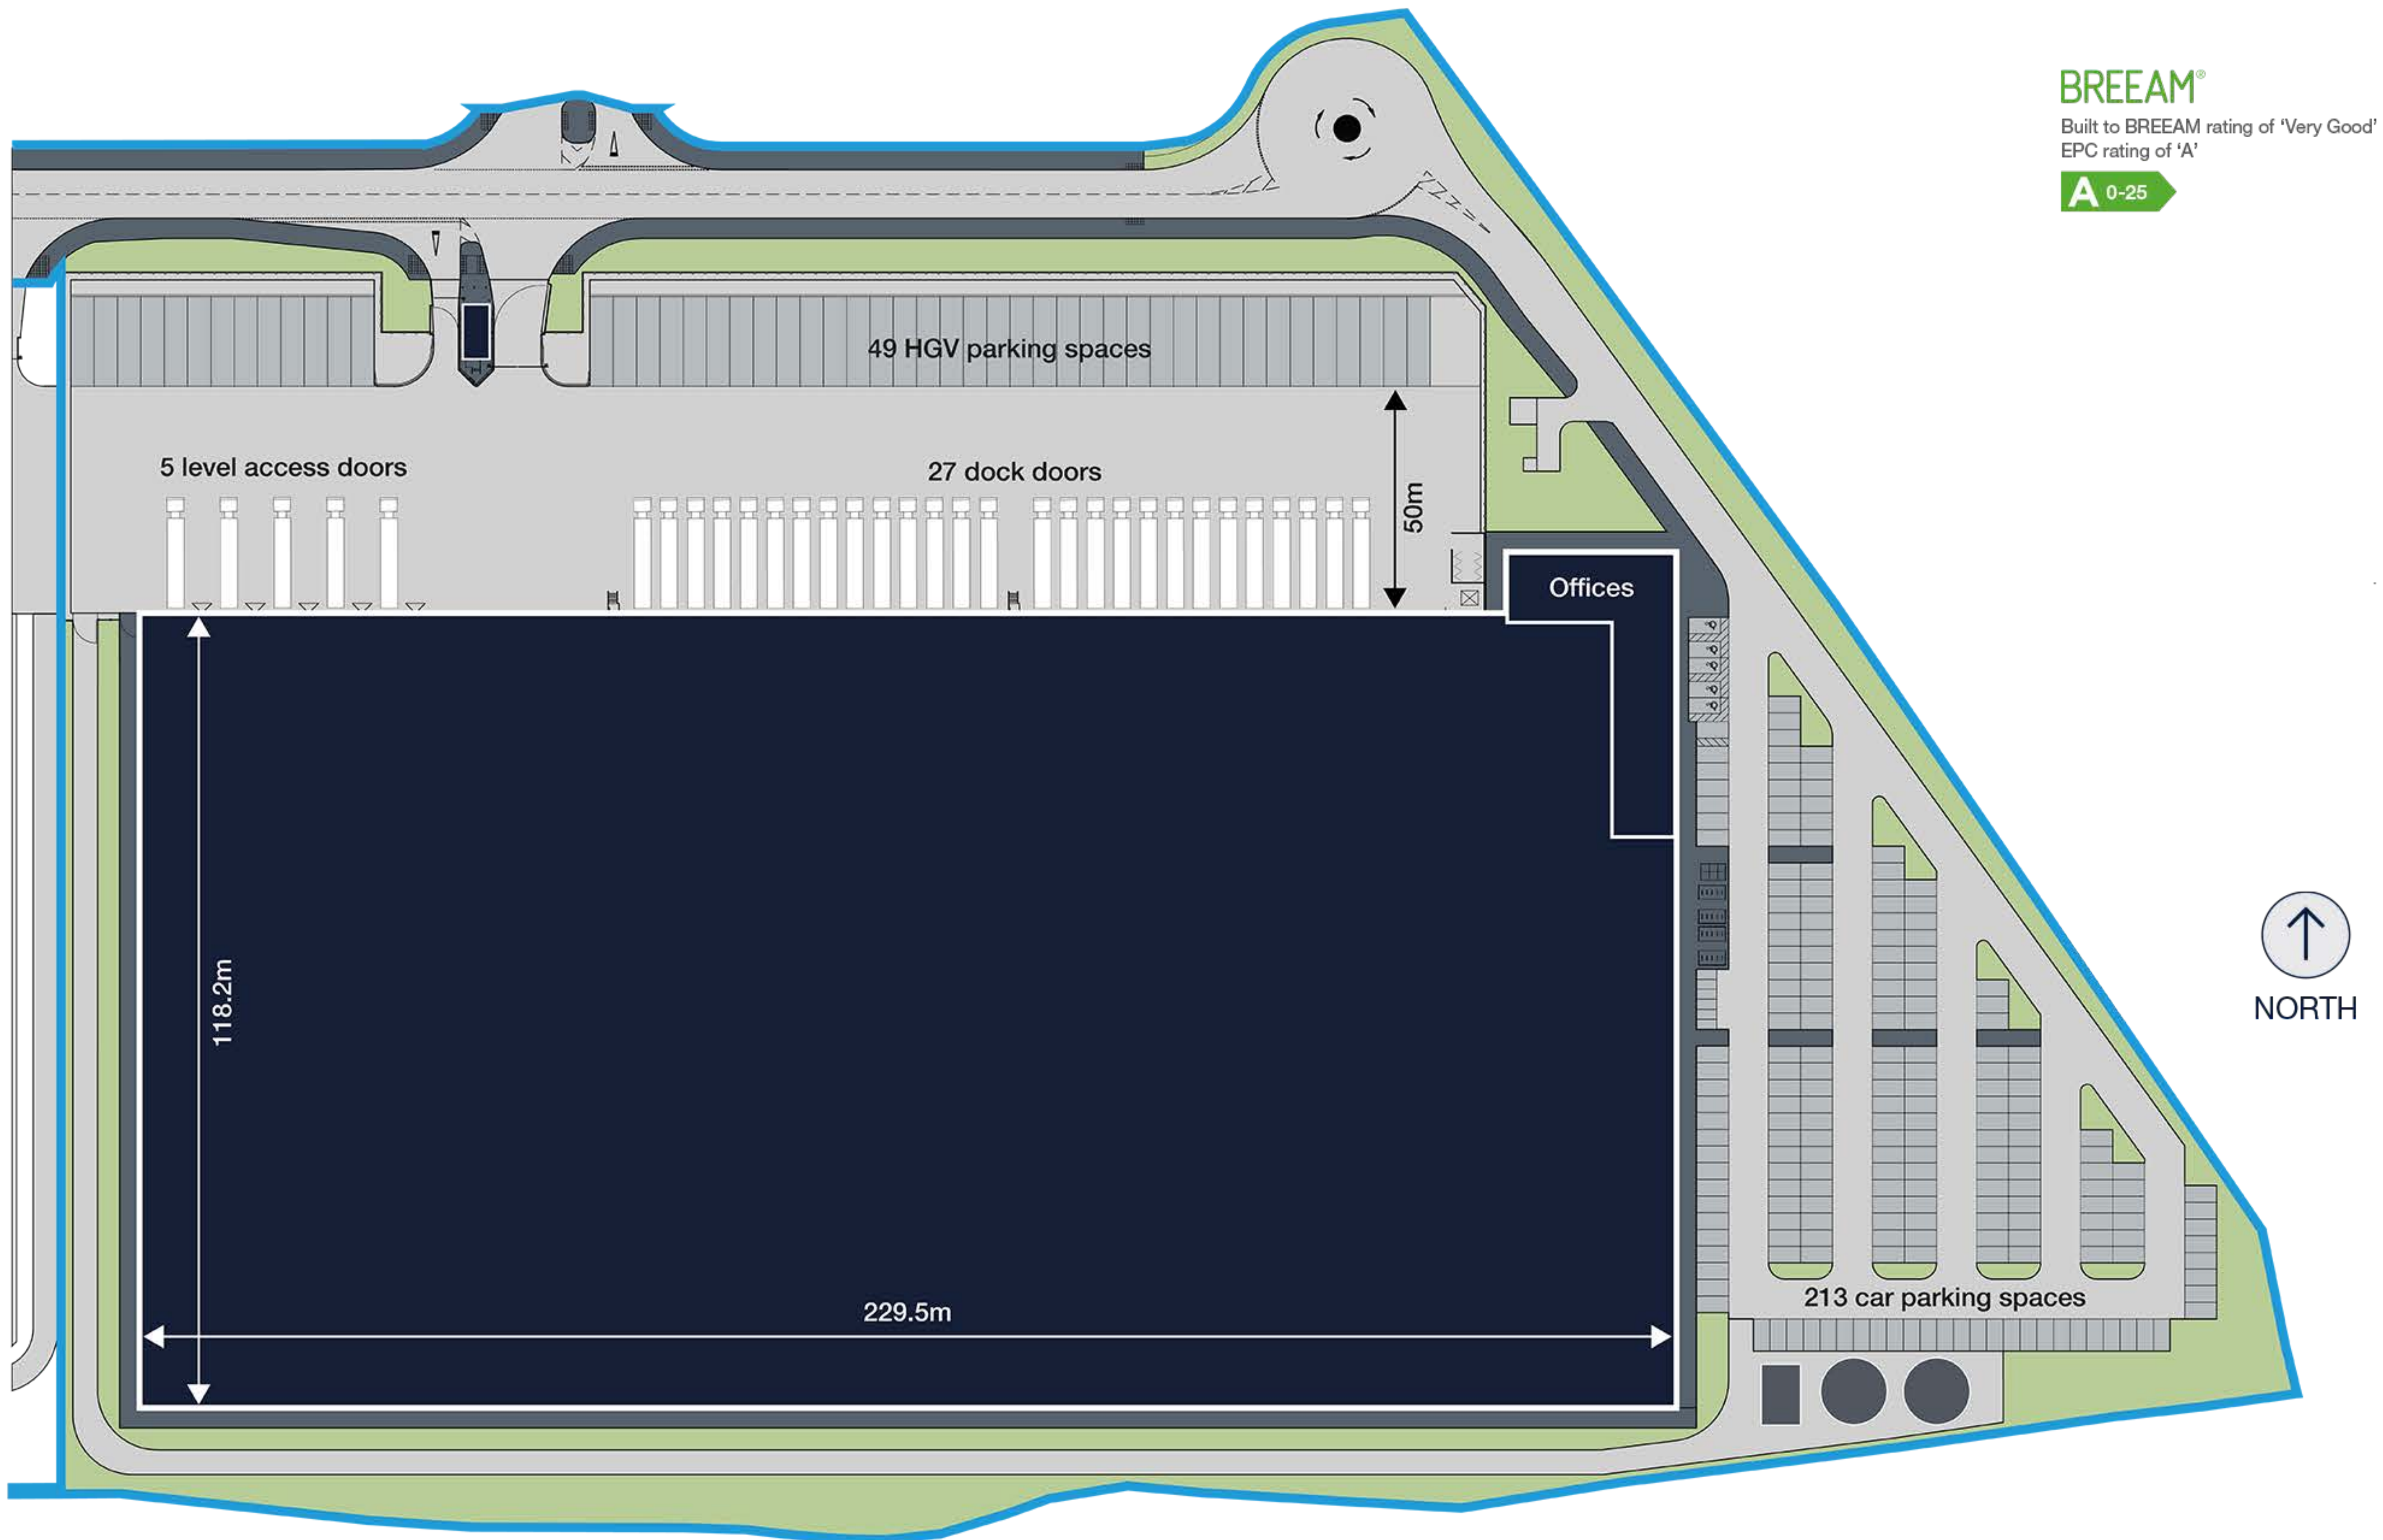

BREEAM®
Built to BREEAM rating of 'Very Good'
EPC rating of 'A'
A 0-25

49 HGV parking spaces

5 level access doors

27 dock doors

50m

Offices

118.2m

229.5m

213 car parking spaces